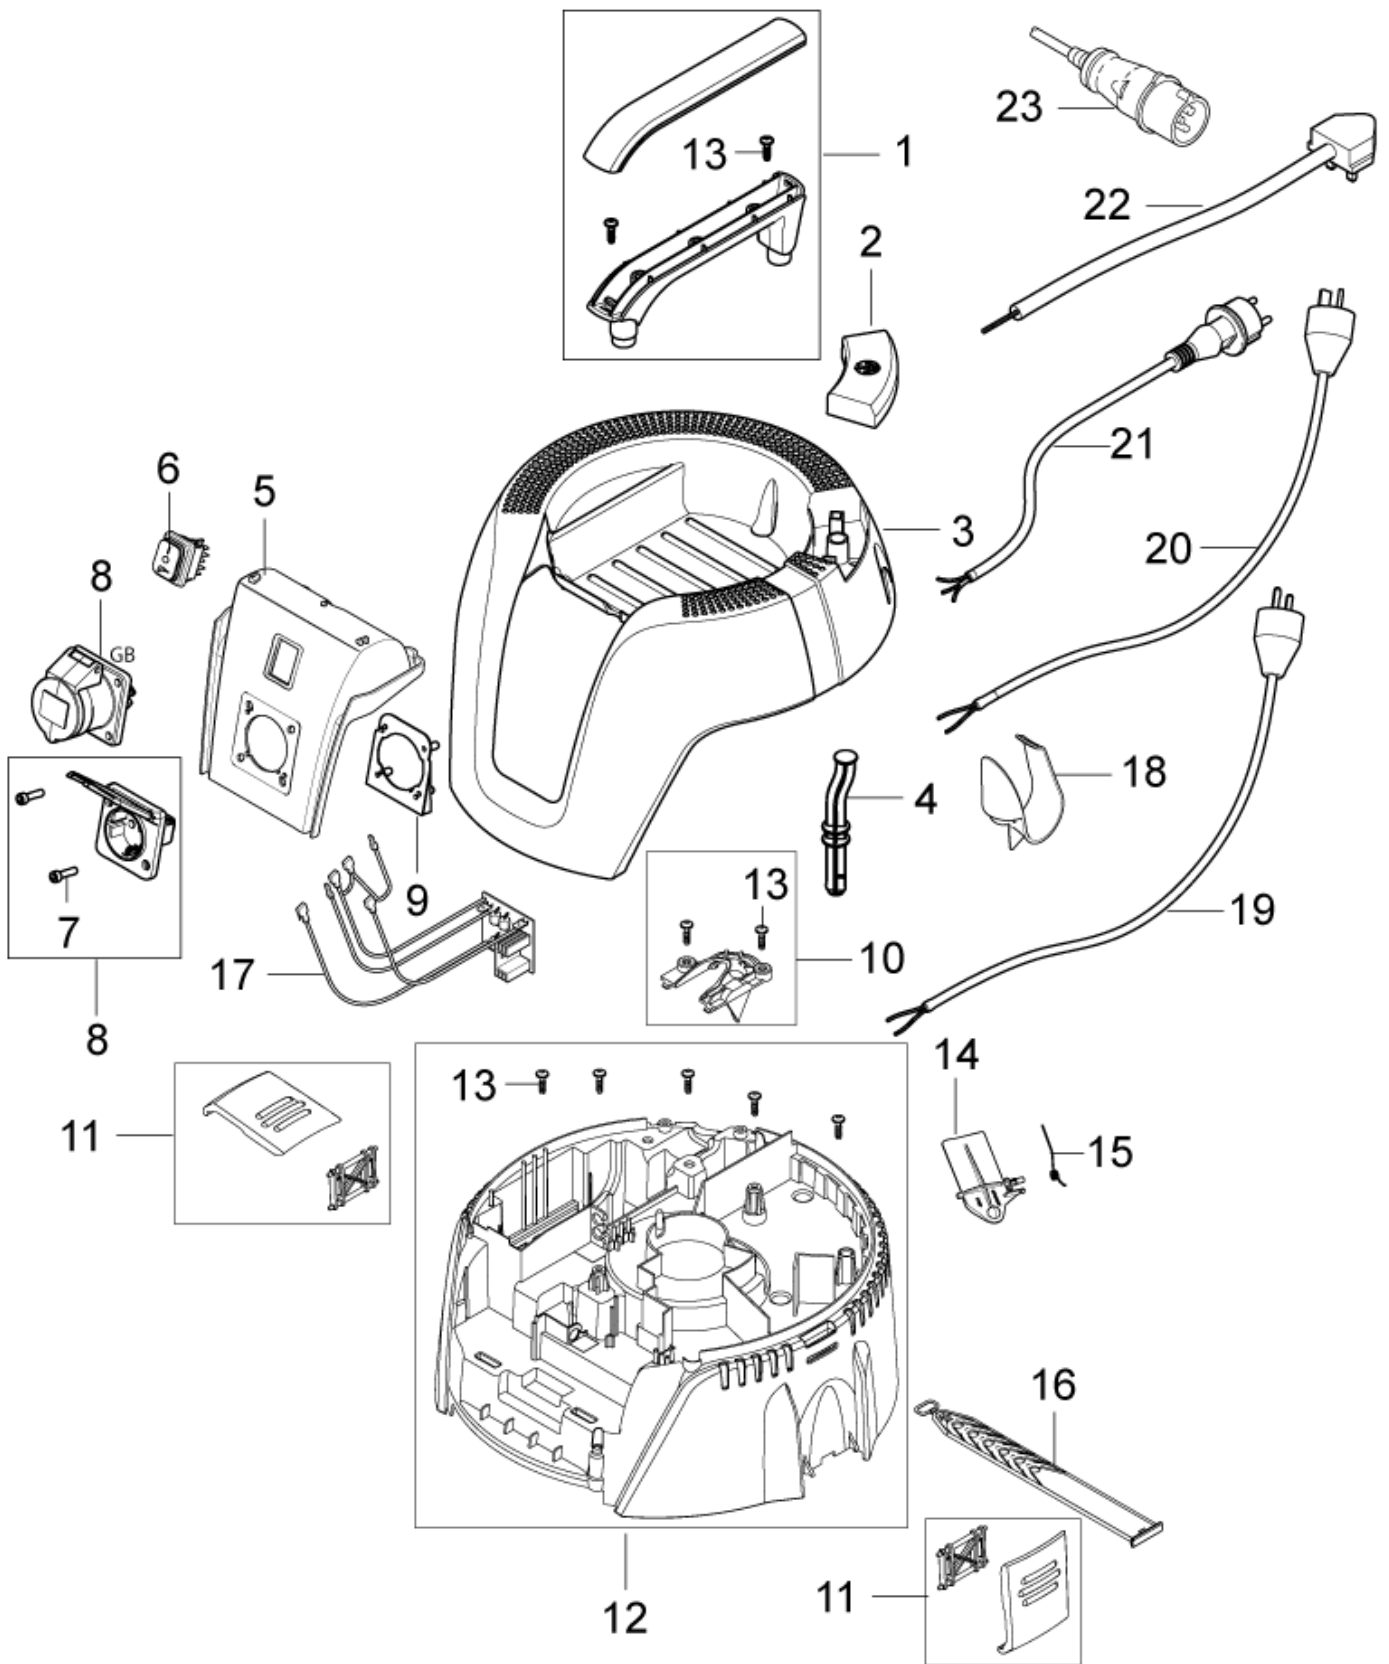

Model : 90122 AERO 26

Drawing : AERO2601 Hood 26-01 PC

IA	Pos. no.	Qty.	Item no.	Item Text
	01	1	107409137	HANDLE
	02	1	107409138	PC BUTTON ADV 1
	03	1	107409145	AERO HEAD COVER 26-2L
	04	1	107409140	INTERFACE ADV 1
	05	1	107404540	SWITCH 0-1 DOUBLE POLE SET
	06	1	107404542	ANTI-INTEFERENCE CAPACITOR SET
	07	1	107409125	CABLE OUTLET
	08	1	107409141	PC ROD ADV 1
	09	1	107409129	PC FLAP - KIT
	10	1	909100083	TORSION SPRING D0.9X18X45 INOX
	11	1	107409132	AERO CLAMPING PLATE
	12	2	107409130	CLAMP
	13	1	302003704	SCREW EJOT DELTA PT50X18WN5451
	14	1	107409131	RUBBER STRAP
	15	1	302002392	POWERCORD AWG 18/2 SJTW X5.7M
	15	1	302002394	POWERCORD H05VV-F 2X0.75X5.7M
	16	1	107409982	HOSE/CABLE HOOK, AERO 26/31
	17	1	60902	POWER CORD H05VV-F 2X0.75X5.7A
	18	1	302000452	POWER CORD H05RR-F 2X0.75X8.25 M
	18	1	60903	POWERCORD H05VV-F 2X0.75X5.M S
	19	1	60904	POWER CORD H05VV-F 2X0.75X5.7M

Model : 90122 AERO 26

Drawing : AERO2603 Hood 26-21 PC

IA	Pos. no.	Qty.	Item no.	Item Text
	01	1	107409137	HANDLE
	02	1	107409138	PC BUTTON ADV 1
	03	1	107409145	AERO HEAD COVER 26-2L
	04	1	107409141	PC ROD ADV 1
	05	1	107409140	INTERFACE ADV 1
	06	1	107409135	SWITCH 1-0-TOOL
	07	1	302003705	SCREW EJOT DELTA PT35X18WN5451
	08	1	107400059	SOCKET 16A/250V CH
	08	1	107402842	OUTLET 2P AND PE 16A 110V
	08	1	302001185	SOCKET 10A/250V AU
	08	1	302004034	SOCKET 16A/250V EU
	08	1	302004336	SOCKET 13A/250V GB
	08	1	302004338	SOCKET 15A/125V US/CSA
	09	1	302002052	PLUG SOCKET PLATE
	10	1	107409125	CABLE OUTLET
	11	2	107409130	CLAMP
	12	1	107409132	AERO CLAMPING PLATE
	13	9	302003704	SCREW EJOT DELTA PT50X18WN5451
	14	1	107409129	PC FLAP - KIT
	15	1	909100083	TORSION SPRING D0.9X18X45 INOX
	16	1	107409131	RUBBER STRAP
	17	1	107409148	
	18	1	107409982	HOSE/CABLE HOOK, AERO 26/31
	19	1	61130	POWERCORD H05VV-F 3G1.5X5.7M C
	20	1	302002391	POWERCORD H05VV-F 3G1.5X5.7M A
	21	1	302000882	POWER CORD SJTW-AWG16/3X8
	22	1	61129	POWER CORD H05VV-F3G1.5X5
	23	1	302000692	POWER CORD H07BQ-F3G1.5X8.2 CE