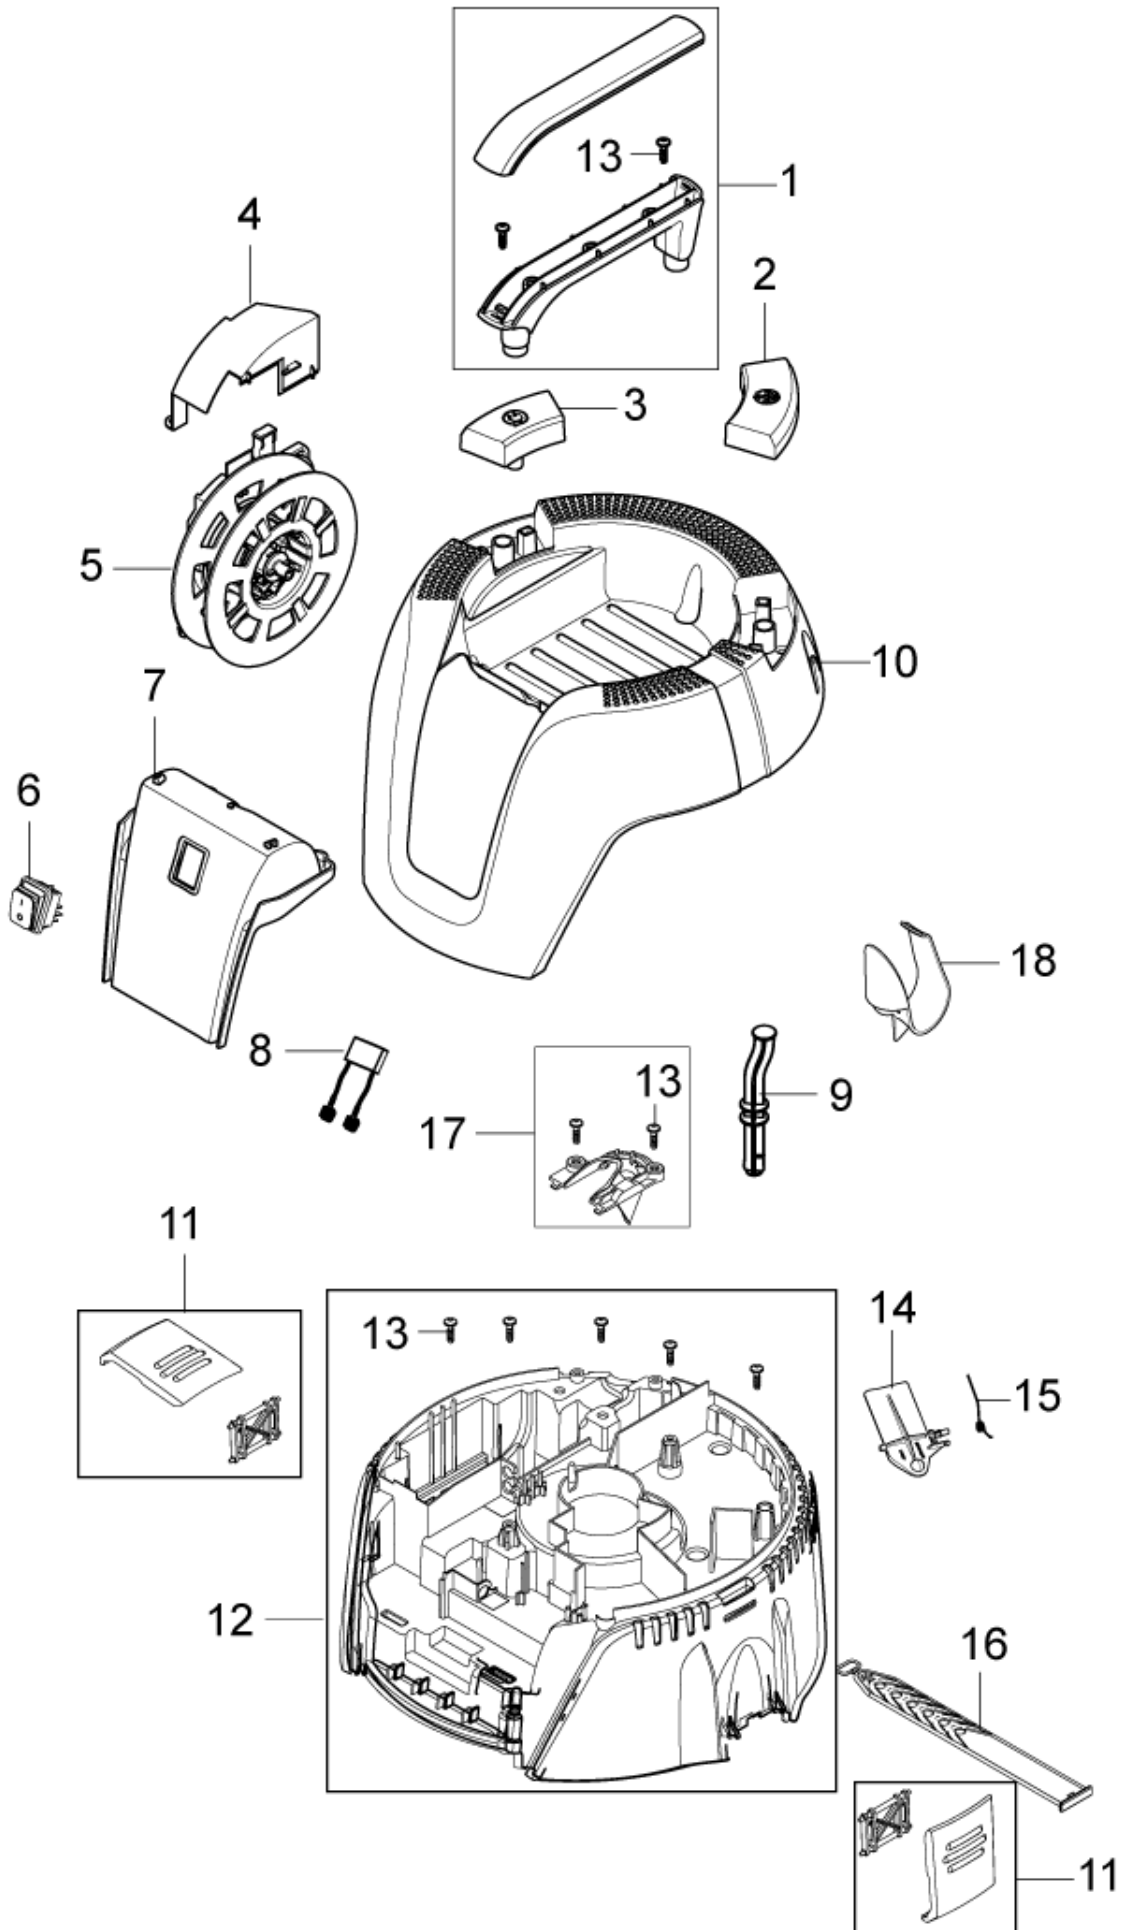

Model : 90122 AERO 26

Drawing : AERO2605 Hood 26-01 PC X

IA	Pos. no.	Qty.	Item no.	Item Text
	01	1	107409137	HANDLE
	02	1	107409138	PC BUTTON ADV 1
	03	1	107409139	CR BUTTON
	04	1	107409143	SPLASH COVER
	05	1	107409144	CABLE REWIND
	06	1	107404540	SWITCH 0-1 DOUBLE POLE SET
	07	1	107409140	INTERFACE ADV 1
	08	1	107404542	ANTI-INTEFERENCE CAPACITOR SET
	09	1	107409141	PC ROD ADV 1
	10	1	107409142	AERO ADV 1 HEAD COVER
	11	2	107409130	CLAMP
	12	1	107409132	AERO CLAMPING PLATE
	13	9	302003704	SCREW EJOT DELTA PT50X18WN5451
	14	1	107409129	PC FLAP - KIT
	15	1	909100083	TORSION SPRING D0.9X18X45 INOX
	16	1	107409131	RUBBER STRAP
	17	1	107409125	CABLE OUTLET
	18	1	107409982	HOSE/CABLE HOOK, AERO 26/31