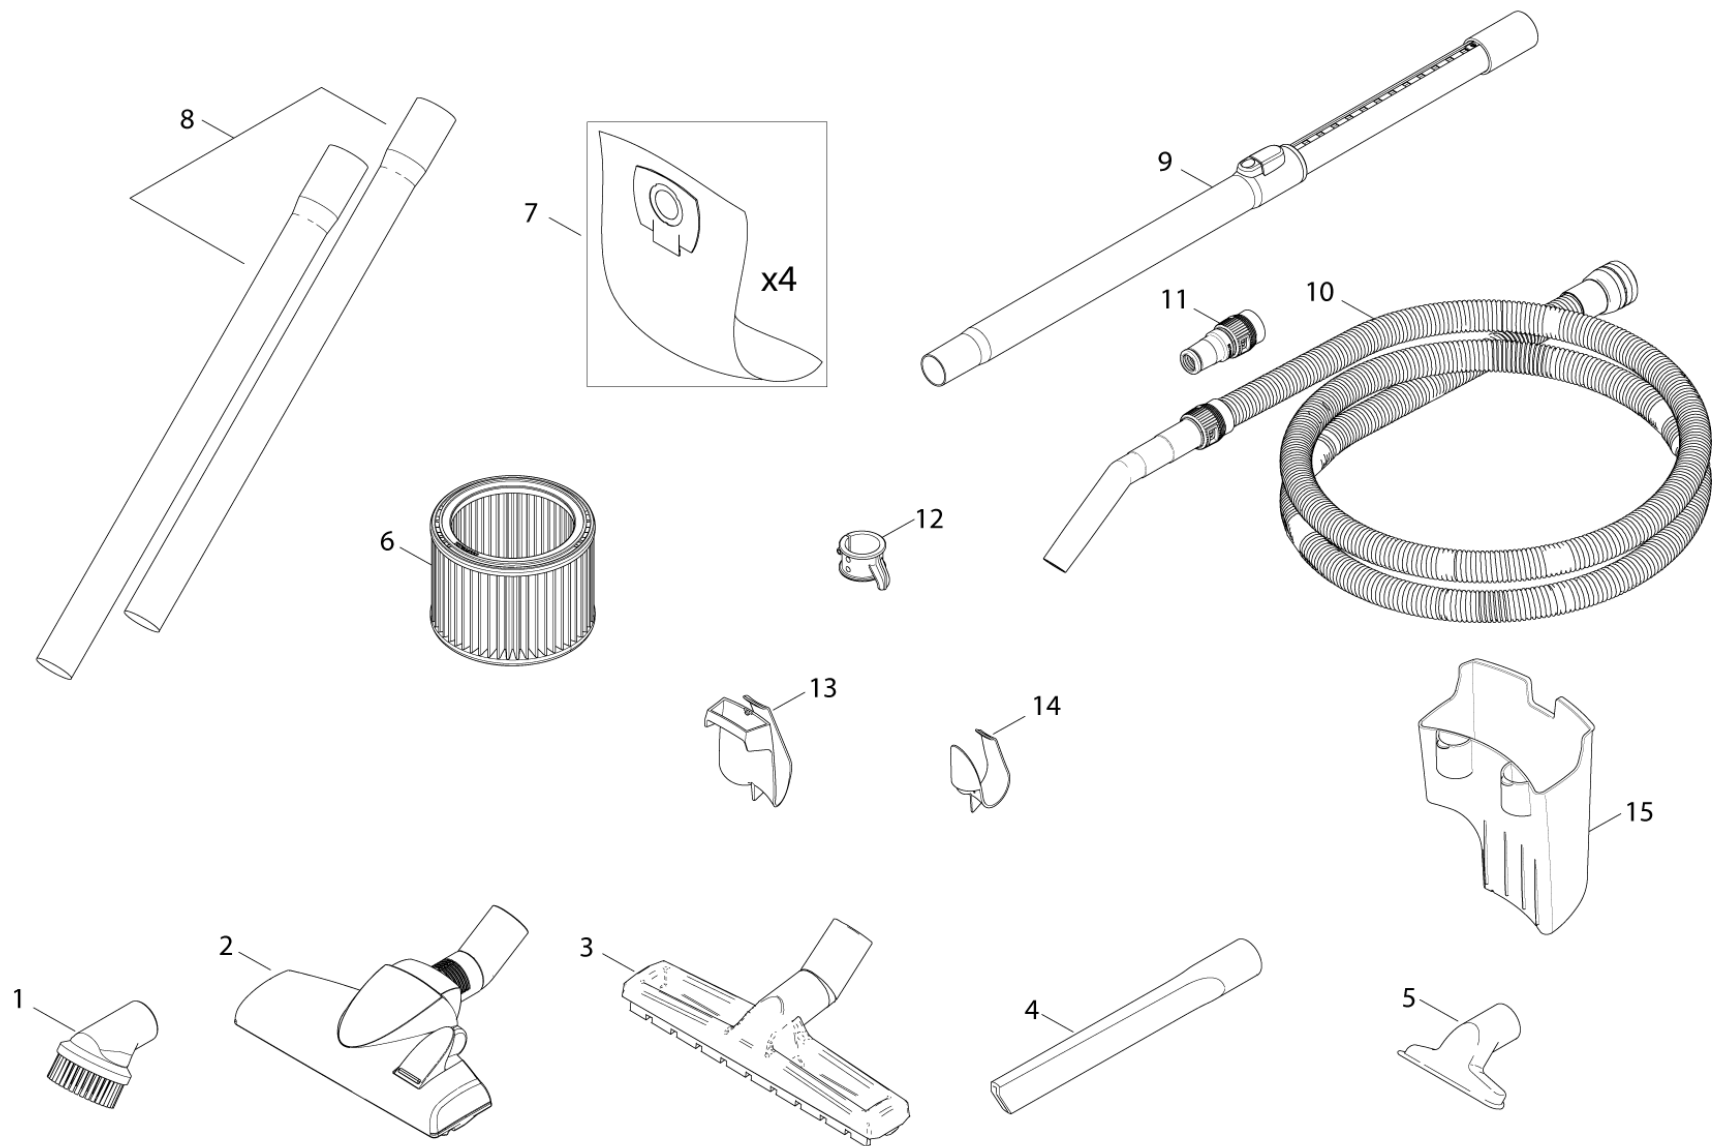

Model : 90122 AERO 26

Drawing : AERO2609 Motor and filter

IA	Pos. no.	Qty.	Item no.	Item Text
	01	1	107409159	DEFLECTOR SHIELD
	02	1	107409160	MOTOR 230V
	02	1	107409161	MOTOR 230V
	02	1	107409162	
	03	1	107409163	UPPER MOTOR SEALING
	04	1	107409164	LOWER MNOTOR SEALING
	05	1	107409165	SEALING FILTER
	06	1	302000490	FILTER ELEMENT Ø185X140 PET M-CLASS
	07	1	107409177	
	08	5	302003704	SCREW EJOT DELTA PT50X18WN5451
	09	1	107409166	BASEPLATE WITH OUTLET
	10	1	107409167	OUTLET

Model : 90122 AERO 26

Drawing : AERO2611 Container 25L plast

Model : 90122 AERO 26

23-08-2013 10:23:25

Partlist : AERO2612 Container 25L plast

Page : 1

IA	Pos. no.	Qty.	Item no.	Item Text
	01	1	107409175	AERO CONTAINER 25L CPL.
	02	1	107409169	INLET FITTING
	03	2	107409170	WHEEL D130
	04	1	140 6422 500	WHEELS LINK 50MM
	05	1	107409171	HANDLE CONTAINER

Model : 90122 AERO 26

Drawing : AERO2111 Accessories

Partlist : AERO2112 Accessories

IA	Pos. no.	Qty.	Item no.	Item Text
	01	1	302002509	SUCTION BRUSH D36 BLACK
	02	1	302002365	SOIL NOZZLE SWITCHABLE
	03	1	107402706	FLOOR NOZZLE D36 W/D -KIT
	03	1	107407310	FLOOR NOZZLE D32 RUBBER STRIP
	03	1	107407311	FLOOR NOZZLE D32 BRUSH
	04	1	29541	CREVICE NOZZLE D36X200
	05	1	14295	UNIVERSAL NOZZLE D36X115
	06	1	302000490	FILTER ELEMENT Ø185X140 PET M-CLASS
	07	1	302002404	FILTER BAG AERO 4 PCS
	08	1	107400032	EXTENSION TUBE D36 2X500MM ALU
	08	1	302000529	EXTEN TUBE D36 2X505MM ST/CR
	08	1	40696	EXTENS TUBE PLASTIC SET 2
	09	1	107402654	TELESCOPIC TUBE D36 575-930MM CR-ST
	09	1	107402705	TELESCOPIC TUBE PLAST.-KIT
	10	1	107405599	SUCTION HOSE D32X2500 CPL.
	10	1	107405600	SUCTION HOSE D32x1900 CPL.
	10	1	107406115	SUCTION HOSE D32X3500 CPL.
	10	1	107409976	UNIV HOSE WITH HAND TUBE D32X3500 CPL.
	11	1	107409977	TOOL ADAPTER WITH SUCTION REGULATION D32
	12	1	107409978	TUBE HOLDER KIT D32
	12	1	107409979	TUBE HOLDER KIT D36
	13	1	107409981	HOSE/CABLE HOOK, AERO 21
	14	1	107409982	HOSE/CABLE HOOK, AERO 26/31
	15	1	107409980	TOOL BOX, AERO 26/31