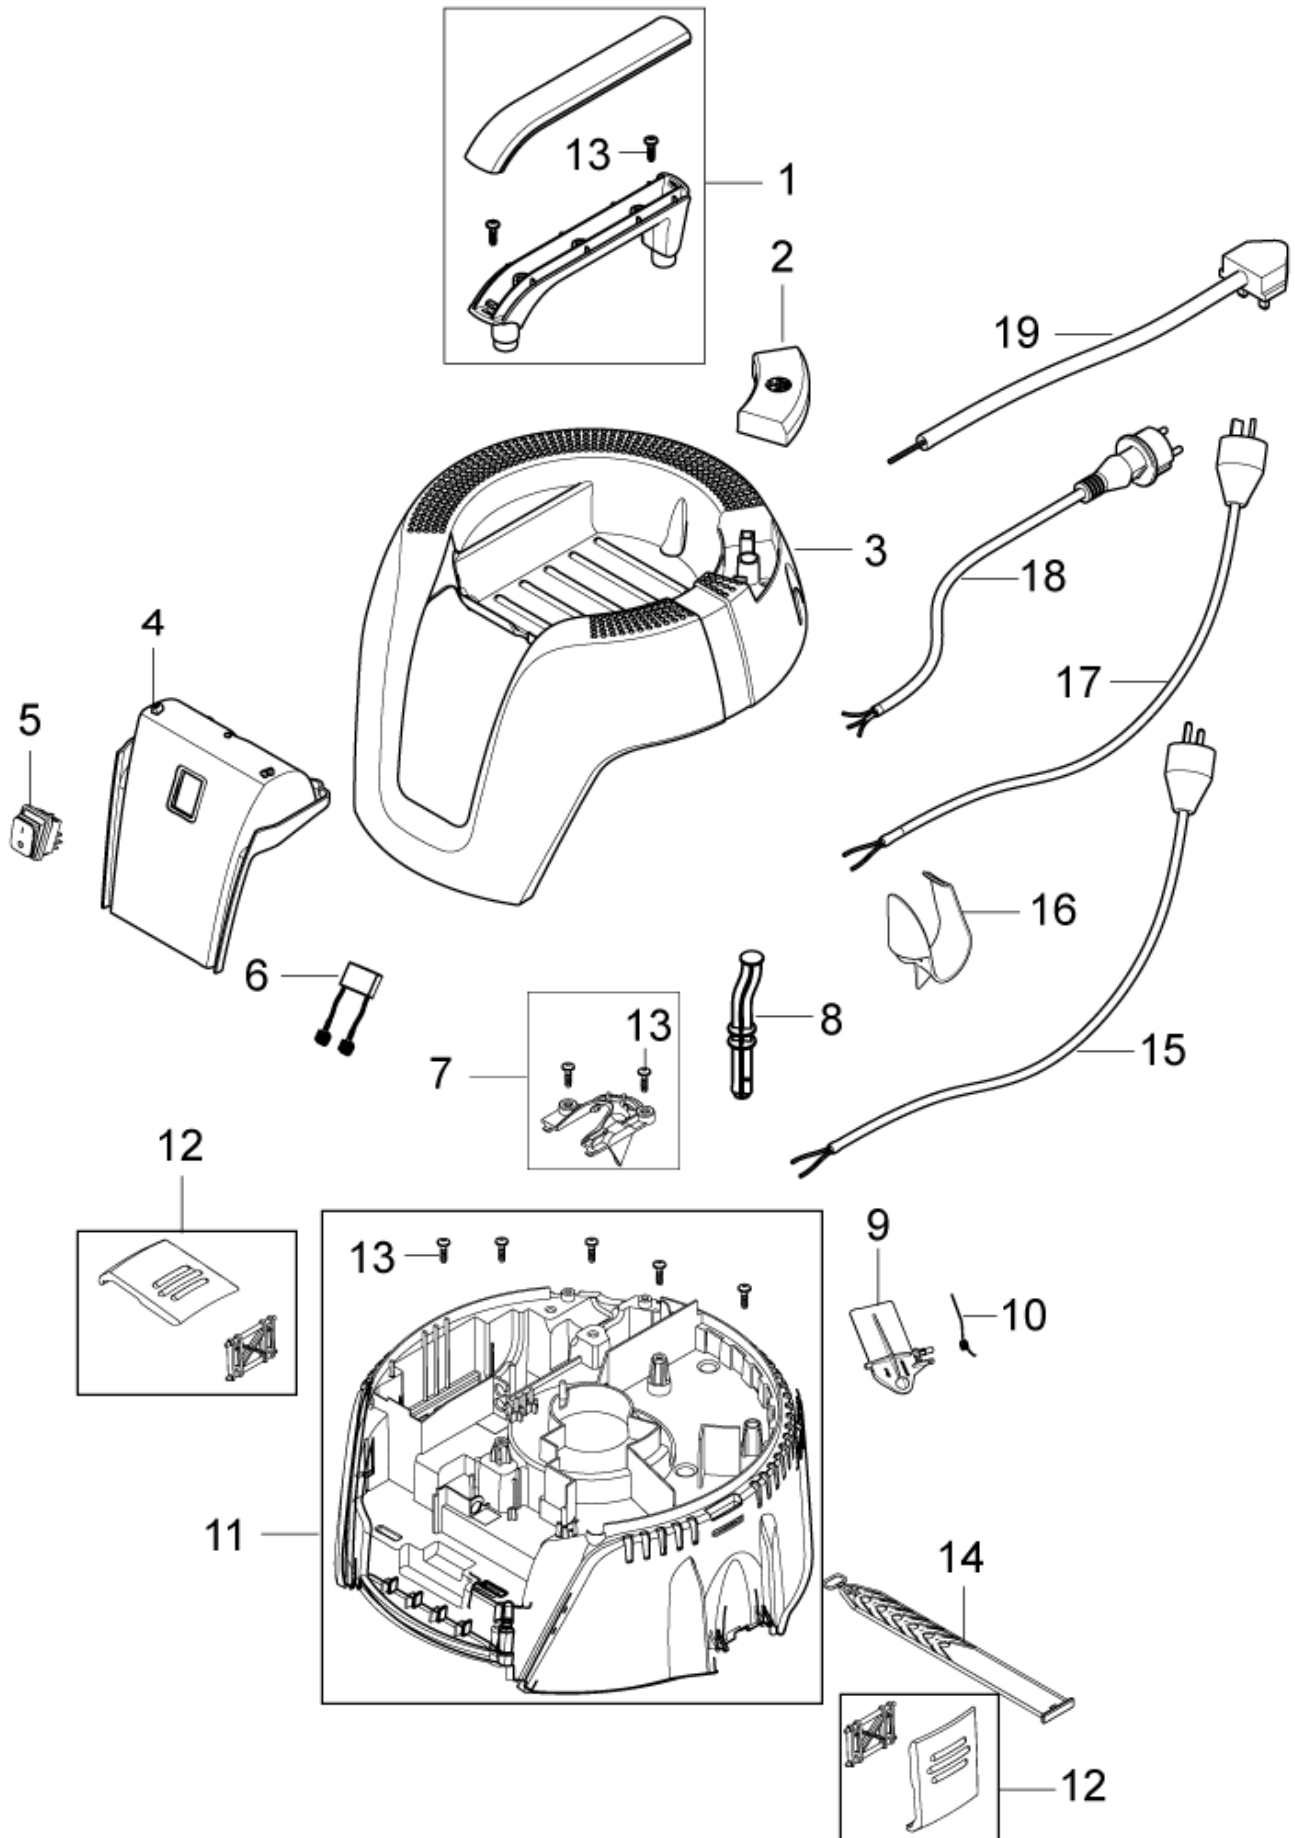

Model : 90122 AERO 26

Drawing : AERO2601 Hood 26-01 PC

IA	Pos. no.	Qty.	Item no.	Item Text
	01	1	107409137	HANDLE
	02	1	107409138	PC BUTTON ADV 1
	03	1	107409145	AERO HEAD COVER 26-2L
	04	1	107409140	INTERFACE ADV 1
	05	1	107404540	SWITCH 0-1 DOUBLE POLE SET
	06	1	107404542	ANTI-INTEFERENCE CAPACITOR SET
	07	1	107409125	CABLE OUTLET
	08	1	107409141	PC ROD ADV 1
	09	1	107409129	PC FLAP - KIT
	10	1	909100083	TORSION SPRING D0.9X18X45 INOX
	11	1	107409132	AERO CLAMPING PLATE
	12	2	107409130	CLAMP
	13	1	302003704	SCREW EJOT DELTA PT50X18WN5451
	14	1	107409131	RUBBER STRAP
	15	1	302002392	POWERCORD AWG 18/2 SJTW X5.7M
	15	1	302002394	POWERCORD H05VV-F 2X0.75X5.7M
	16	1	107409982	HOSE/CABLE HOOK, AERO 26/31
	17	1	60902	POWER CORD H05VV-F 2X0.75X5.7A
	18	1	302000452	POWER CORD H05RR-F 2X0.75X8.25 M
	18	1	60903	POWERCORD H05VV-F 2X0.75X5.M S
	19	1	60904	POWER CORD H05VV-F 2X0.75X5.7M

Model : 90122 AERO 26

Drawing : AERO2603 Hood 26-21 PC

IA	Pos. no.	Qty.	Item no.	Item Text
	01	1	107409137	HANDLE
	02	1	107409138	PC BUTTON ADV 1
	03	1	107409145	AERO HEAD COVER 26-2L
	04	1	107409141	PC ROD ADV 1
	05	1	107409140	INTERFACE ADV 1
	06	1	107409135	SWITCH 1-0-TOOL
	07	1	302003705	SCREW EJOT DELTA PT35X18WN5451
	08	1	107400059	SOCKET 16A/250V CH
	08	1	107402842	OUTLET 2P AND PE 16A 110V
	08	1	302001185	SOCKET 10A/250V AU
	08	1	302004034	SOCKET 16A/250V EU
	08	1	302004336	SOCKET 13A/250V GB
	08	1	302004338	SOCKET 15A/125V US/CSA
	09	1	302002052	PLUG SOCKET PLATE
	10	1	107409125	CABLE OUTLET
	11	2	107409130	CLAMP
	12	1	107409132	AERO CLAMPING PLATE
	13	9	302003704	SCREW EJOT DELTA PT50X18WN5451
	14	1	107409129	PC FLAP - KIT
	15	1	909100083	TORSION SPRING D0.9X18X45 INOX
	16	1	107409131	RUBBER STRAP
	17	1	107409148	
	18	1	107409982	HOSE/CABLE HOOK, AERO 26/31
	19	1	61130	POWERCORD H05VV-F 3G1.5X5.7M C
	20	1	302002391	POWERCORD H05VV-F 3G1.5X5.7M A
	21	1	302000882	POWER CORD SJTW-AWG16/3X8
	22	1	61129	POWER CORD H05VV-F3G1.5X5
	23	1	302000692	POWER CORD H07BQ-F3G1.5X8.2 CE