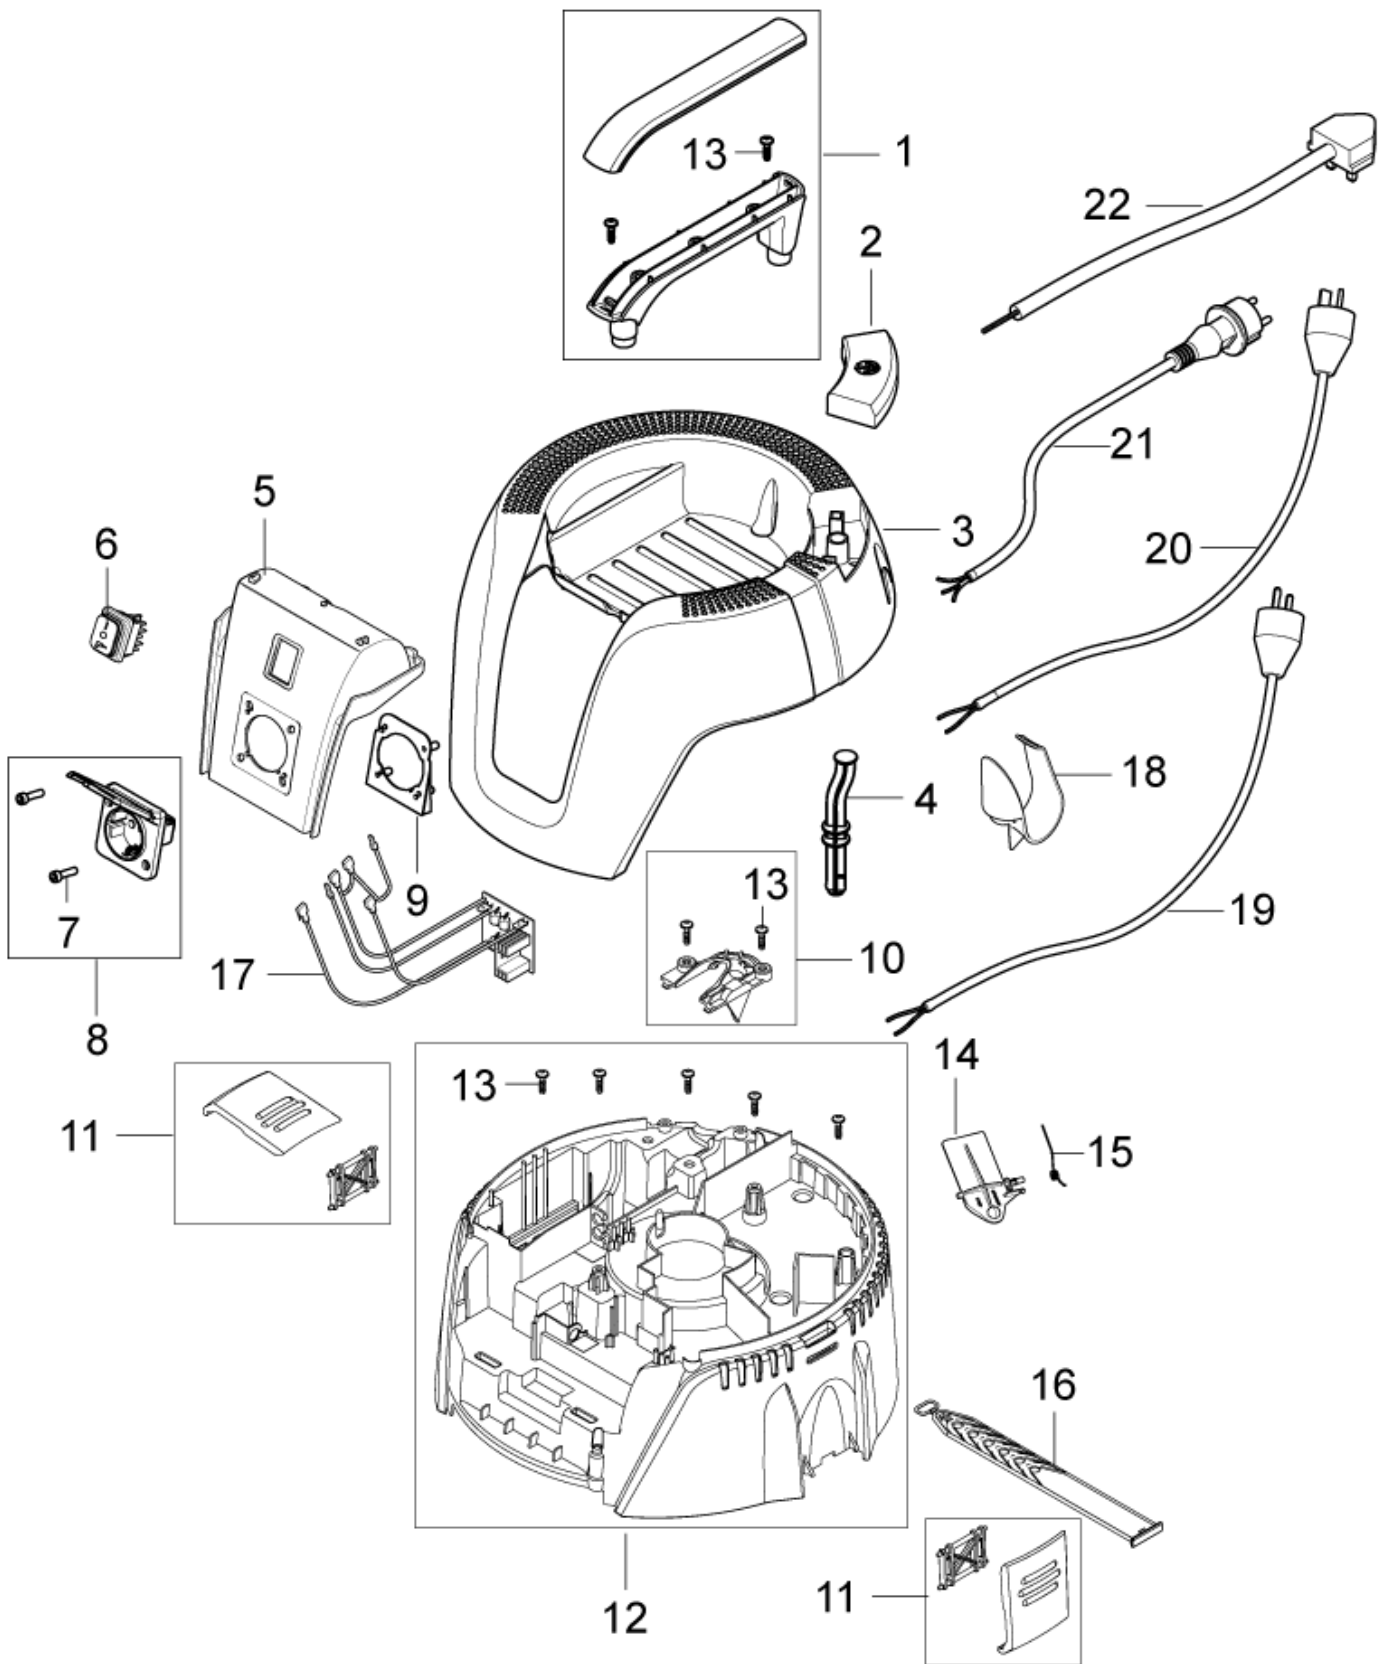

Model : 90123 AERO 31

Drawing : AERO3101 Hood 31-01 PC (not activ)

Partlist : AERO3102 Hood 31-01 PC (not activ)

IA	Pos. no.	Qty.	Item no.	Item Text
	1	1	107409137	HANDLE
	10	1	909100083	TORSION SPRING D0.9X18X45 INOX
	11	1	107409132	AERO CLAMPING PLATE
	12	2	107409130	CLAMP
	13	1	302003704	SCREW EJOT DELTA PT50X18WN5451
	14	1	107409131	RUBBER STRAP
	15	1	302002392	POWERCORD AWG 18/2 SJTW X5.7M
	16	1	107409982	HOSE/CABLE HOOK, AERO 26/31
	17	1	60902	POWER CORD H05VV-F 2X0.75X5.7A
	18	1	302000452	POWER CORD H05RR-F 2X0.75X8.25 M
	19	1	60904	POWER CORD H05VV-F 2X0.75X5.7M
	2	1	107409138	PC BUTTON ADV 1
	3	1	107409145	AERO HEAD COVER 26-2L
	4	1	107409140	INTERFACE ADV 1
	5	1	107404540	SWITCH 0-1 DOUBLE POLE SET
	6	1	107404542	ANTI-INTEFERENCE CAPACITOR SET
	7	1	107409125	CABLE OUTLET
	8	1	107409141	PC ROD ADV 1
	9	1	107409129	PC FLAP - KIT

Model : 90123 AERO 31

Drawing : AERO3103 Hood 31-21 PC

IA	Pos. no.	Qty.	Item no.	Item Text
	01	1	107409137	HANDLE
	02	1	107409138	PC BUTTON ADV 1
	03	1	107409145	AERO HEAD COVER 26-2L
	04	1	107409141	PC ROD ADV 1
	05	1	107409140	INTERFACE ADV 1
	06	1	107409135	SWITCH 1-0-TOOL
	07	2	302003705	SCREW EJOT DELTA PT35X18WN5451
	08	1	107400059	SOCKET 16A/250V CH
	08	1	302004034	SOCKET 16A/250V EU
	09	1	302002052	PLUG SOCKET PLATE
	10	1	107409125	CABLE OUTLET
	11	1	107409130	CLAMP
	12	1	107409132	AERO CLAMPING PLATE
	13	9	302003704	SCREW EJOT DELTA PT50X18WN5451
	14	1	107409129	PC FLAP - KIT
	15	1	909100083	TORSION SPRING D0.9X18X45 INOX
	16	1	107409131	RUBBER STRAP
	17	1	107409148	
	18	1	107409982	HOSE/CABLE HOOK, AERO 26/31
	19	1	61130	POWERCORD H05VV-F 3G1.5X5.7M C
	20	1	302000882	POWER CORD SJTW-AWG16/3X8
	21	1	61132	POWERCORD HO5VV-F 3G1.0X5.7 SN