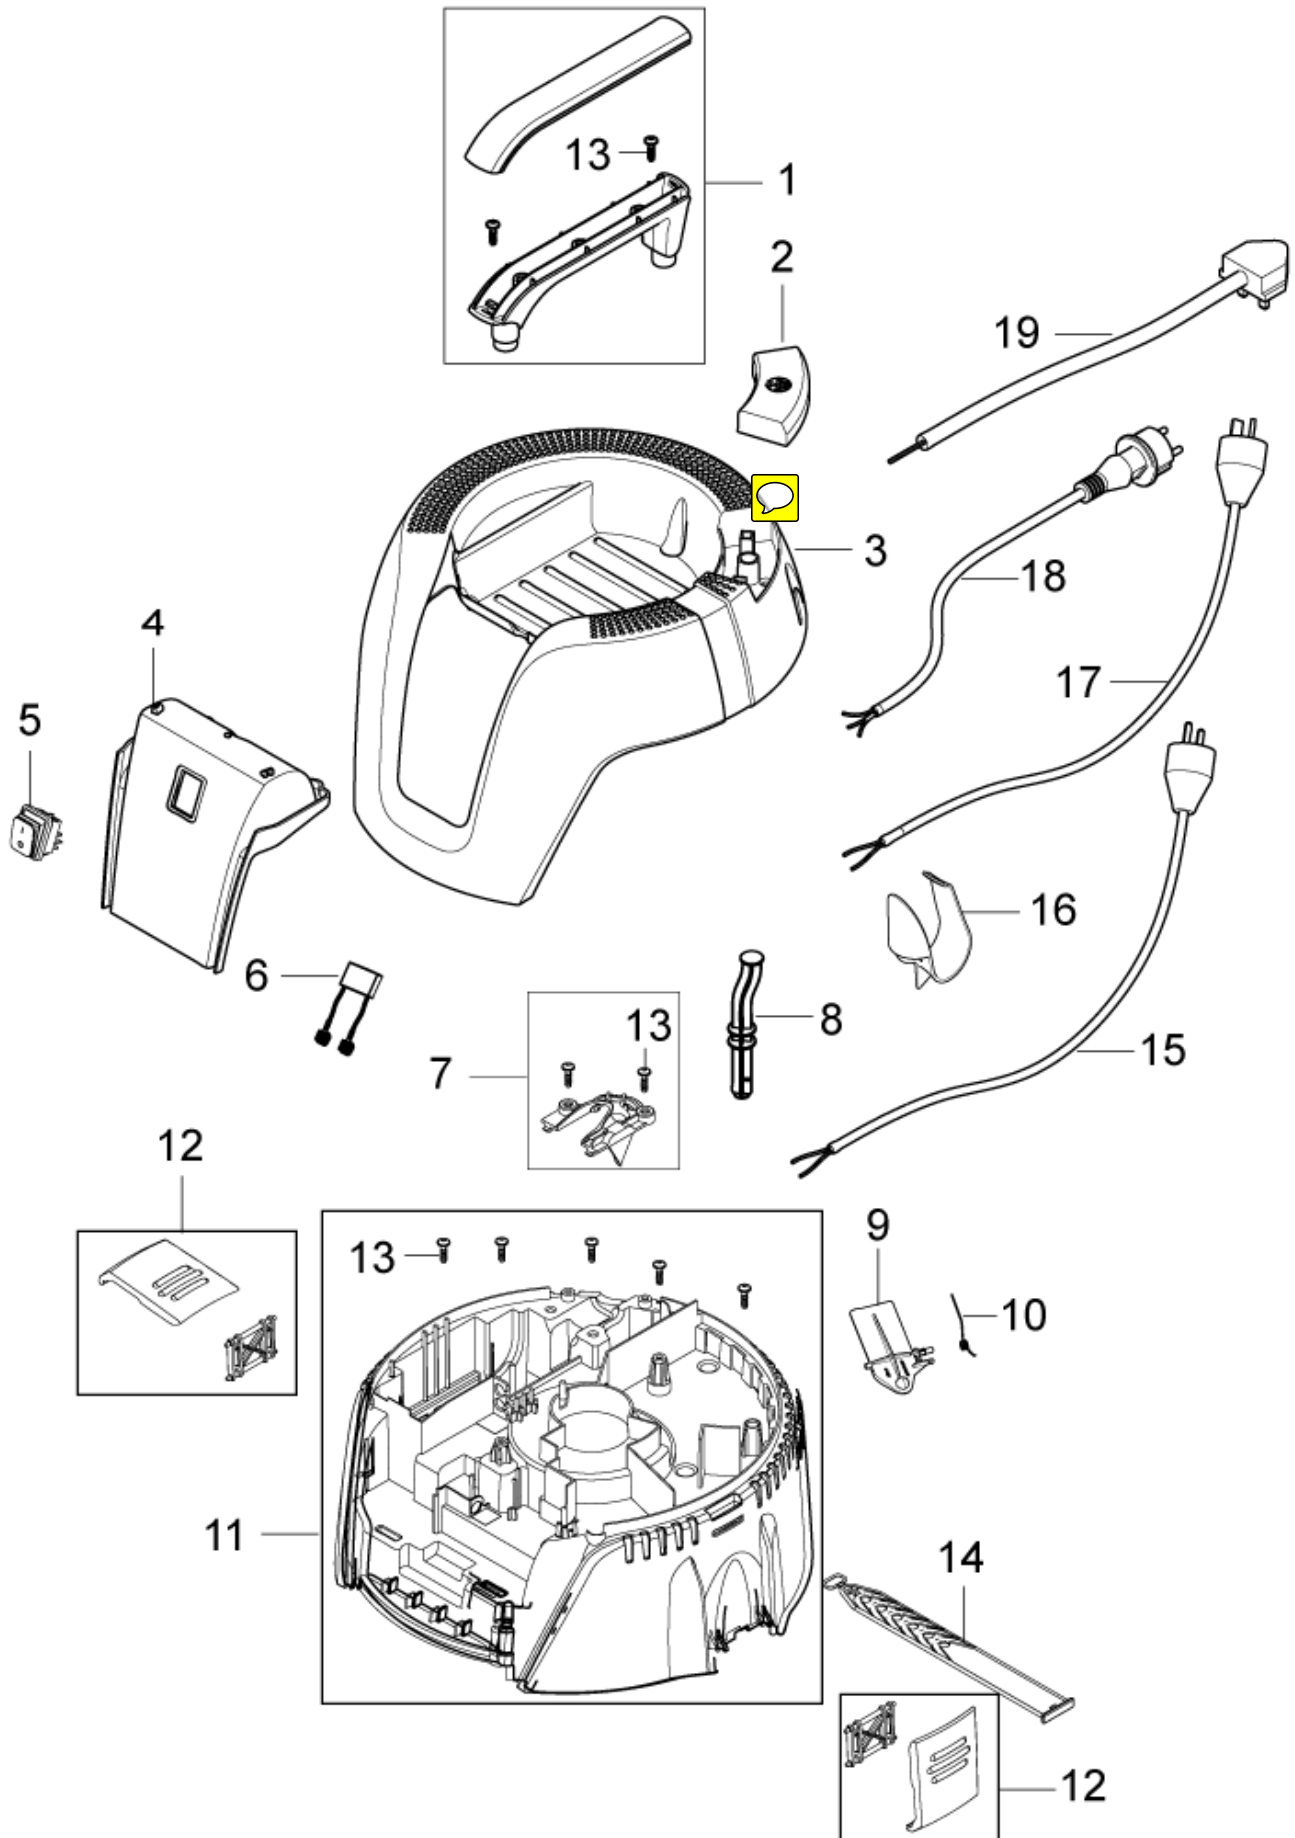

Model : 90123 AERO 31

Drawing : AERO3101 Hood 31-01 PC (not activ)

Partlist : AERO3102 Hood 31-01 PC (not activ)

IA	Pos. no.	Qty.	Item no.	Item Text
	1	1	107409137	HANDLE
	10	1	909100083	TORSION SPRING D0.9X18X45 INOX
	11	1	107409132	AERO CLAMPING PLATE
	12	2	107409130	CLAMP
	13	1	302003704	SCREW EJOT DELTA PT50X18WN5451
	14	1	107409131	RUBBER STRAP
	15	1	302002392	POWERCORD AWG 18/2 SJTW X5.7M
	16	1	107409982	HOSE/CABLE HOOK, AERO 26/31
	17	1	60902	POWER CORD H05VV-F 2X0.75X5.7A
	18	1	302000452	POWER CORD H05RR-F 2X0.75X8.25 M
	19	1	60904	POWER CORD H05VV-F 2X0.75X5.7M
	2	1	107409138	PC BUTTON ADV 1
	3	1	107409145	AERO HEAD COVER 26-2L
	4	1	107409140	INTERFACE ADV 1
	5	1	107404540	SWITCH 0-1 DOUBLE POLE SET
	6	1	107404542	ANTI-INTEFERENCE CAPACITOR SET
	7	1	107409125	CABLE OUTLET
	8	1	107409141	PC ROD ADV 1
	9	1	107409129	PC FLAP - KIT

Model : 90123 AERO 31

Drawing : AERO3103 Hood 31-21 PC

IA	Pos. no.	Qty.	Item no.	Item Text
	01	1	107409137	HANDLE
	02	1	107409138	PC BUTTON ADV 1
	03	1	107409145	AERO HEAD COVER 26-2L
	04	1	107409141	PC ROD ADV 1
	05	1	107409140	INTERFACE ADV 1
	06	1	107409135	SWITCH 1-0-TOOL
	07	2	302003705	SCREW EJOT DELTA PT35X18WN5451
	08	1	107400059	SOCKET 16A/250V CH
	08	1	302004034	SOCKET 16A/250V EU
	09	1	302002052	PLUG SOCKET PLATE
	10	1	107409125	CABLE OUTLET
	11	1	107409130	CLAMP
	12	1	107409132	AERO CLAMPING PLATE
	13	9	302003704	SCREW EJOT DELTA PT50X18WN5451
	14	1	107409129	PC FLAP - KIT
	15	1	909100083	TORSION SPRING D0.9X18X45 INOX
	16	1	107409131	RUBBER STRAP
	17	1	107409148	
	18	1	107409982	HOSE/CABLE HOOK, AERO 26/31
	19	1	61130	POWERCORD H05VV-F 3G1.5X5.7M C
	20	1	302000882	POWER CORD SJTW-AWG16/3X8
	21	1	61132	POWERCORD HO5VV-F 3G1.0X5.7 SN