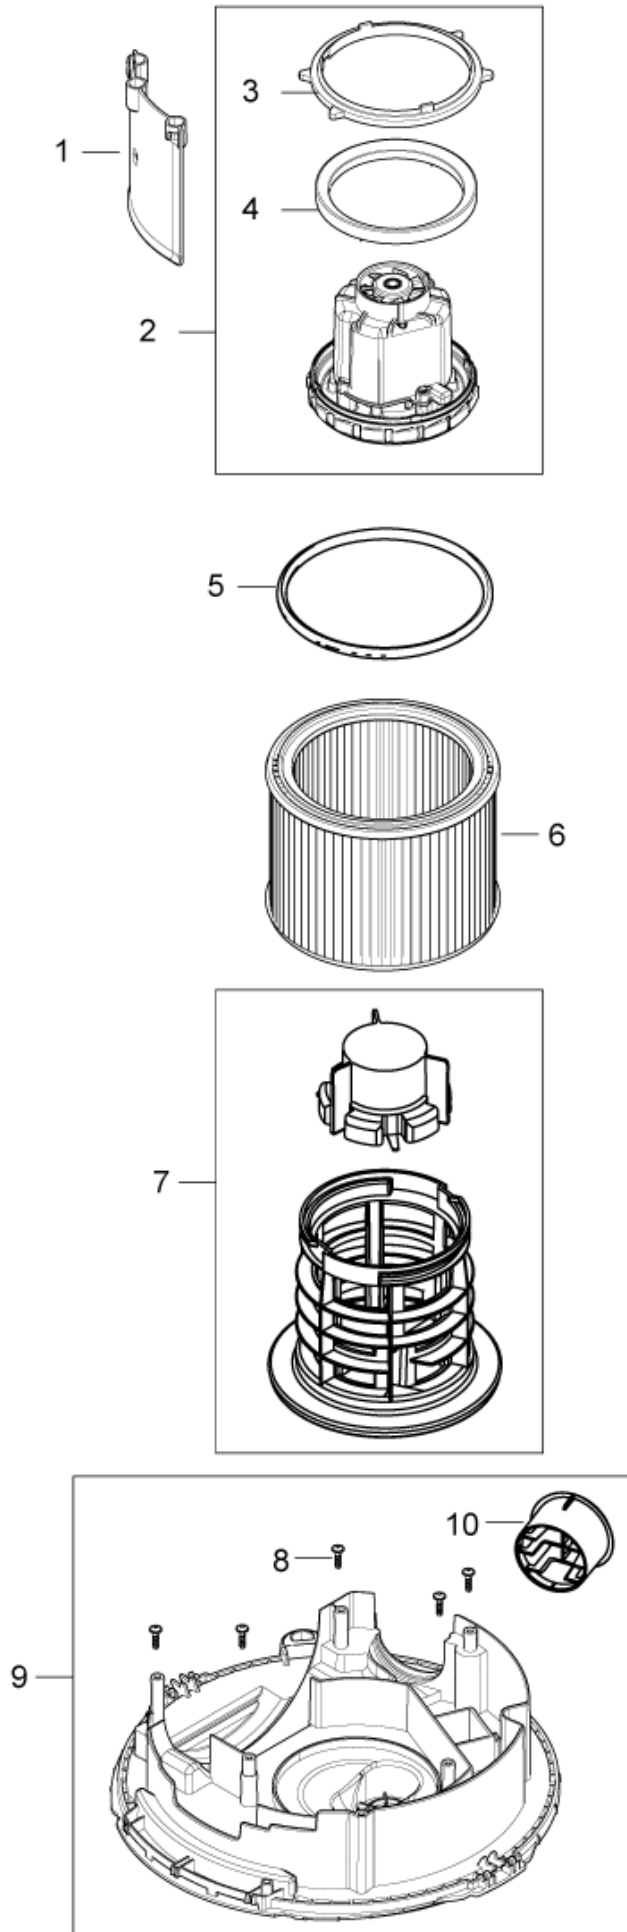

Model : 90123 AERO 31

Drawing : AERO3105 Motor and filter

IA	Pos. no.	Qty.	Item no.	Item Text
	01	1	107409159	DEFLECTOR SHIELD
	02	1	107409160	MOTOR 230V
	02	1	107409161	MOTOR 230V
	02	1	107409162	
	03	1	107409163	UPPER MOTOR SEALING
	04	1	107409164	LOWER MNOTOR SEALING
	05	1	107409165	SEALING FILTER
	06	1	302000490	FILTER ELEMENT Ø185X140 PET M-CLASS
	07	1	107409177	
	08	5	302003704	SCREW EJOT DELTA PT50X18WN5451
	09	1	107409166	BASEPLATE WITH OUTLET
	10	1	107409167	OUTLET