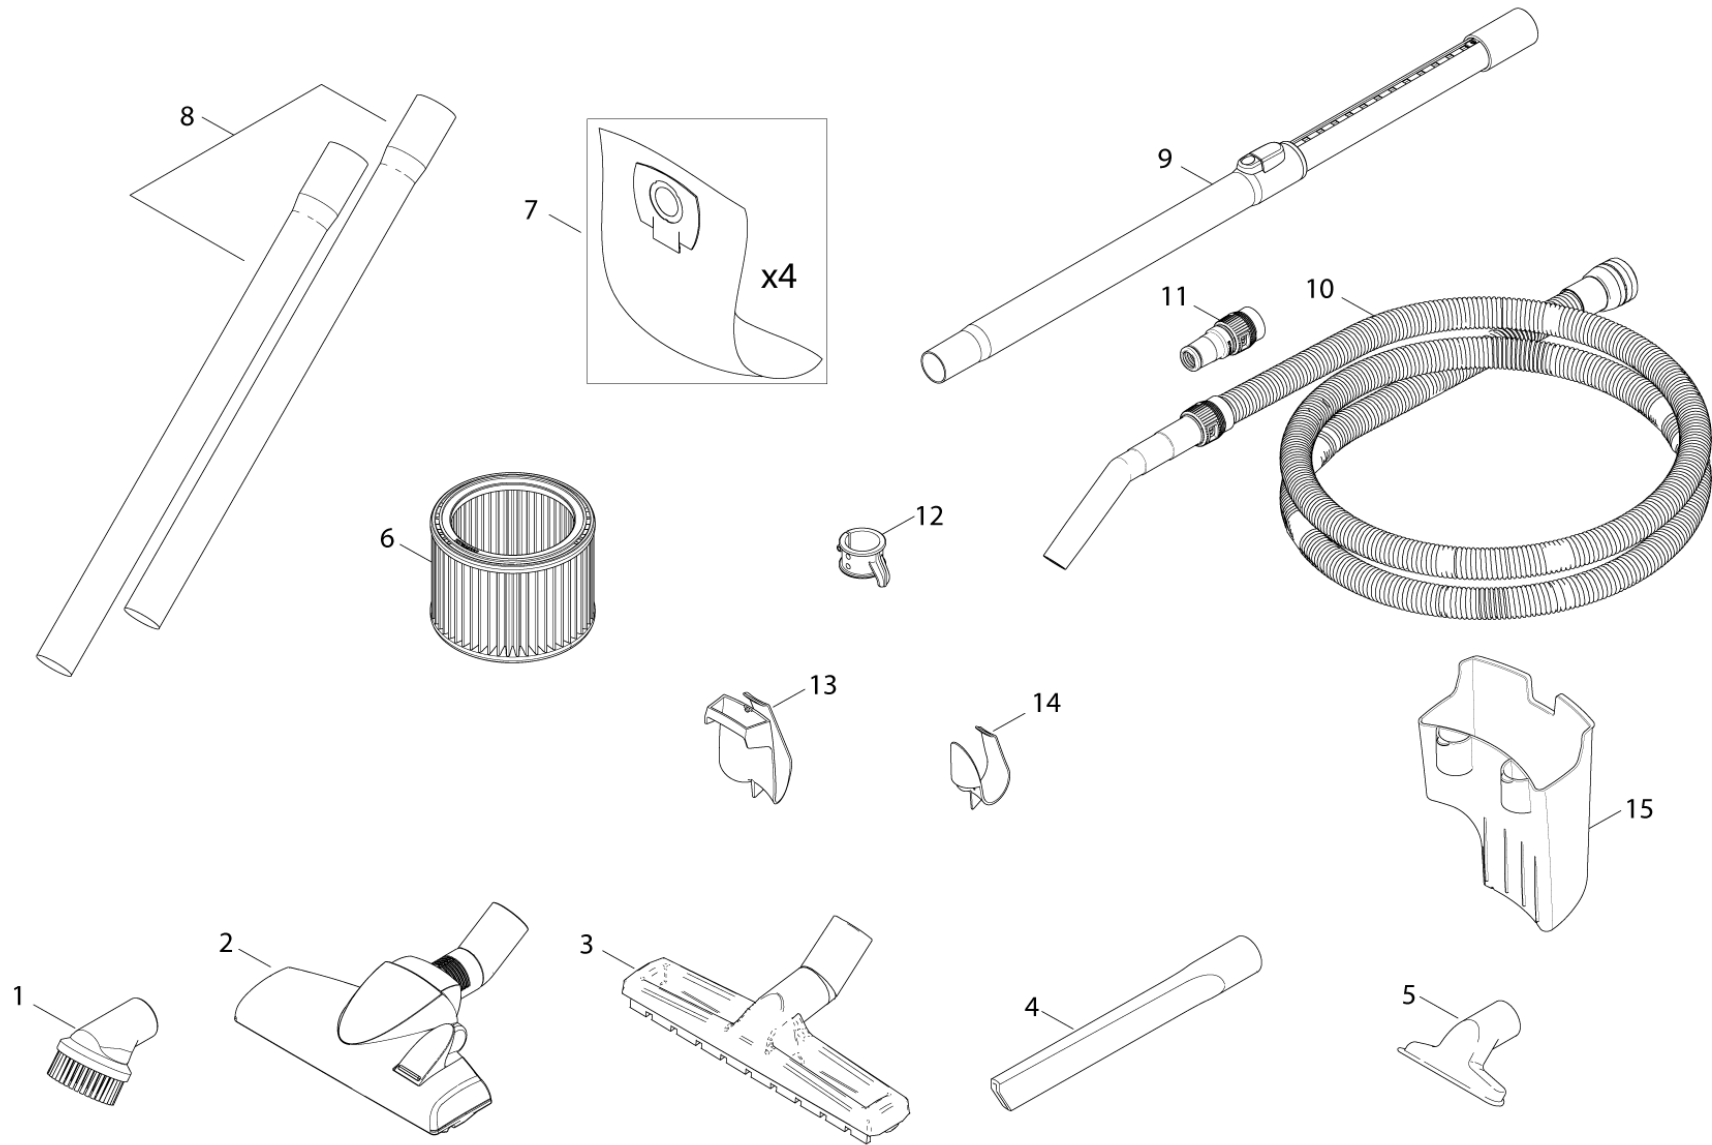

Model : 90123 AERO 31

Drawing : AERO2111 Accessories

Partlist : AERO2112 Accessories

IA	Pos. no.	Qty.	Item no.	Item Text
	01	1	302002509	SUCTION BRUSH D36 BLACK
	02	1	302002365	SOIL NOZZLE SWITCHABLE
	03	1	107402706	FLOOR NOZZLE D36 W/D -KIT
	03	1	107407310	FLOOR NOZZLE D32 RUBBER STRIP
	03	1	107407311	FLOOR NOZZLE D32 BRUSH
	04	1	29541	CREVICE NOZZLE D36X200
	05	1	14295	UNIVERSAL NOZZLE D36X115
	06	1	302000490	FILTER ELEMENT Ø185X140 PET M-CLASS
	07	1	302002404	FILTER BAG AERO 4 PCS
	08	1	107400032	EXTENSION TUBE D36 2X500MM ALU
	08	1	302000529	EXTEN TUBE D36 2X505MM ST/CR
	08	1	40696	EXTENS TUBE PLASTIC SET 2
	09	1	107402654	TELESCOPIC TUBE D36 575-930MM CR-ST
	09	1	107402705	TELESCOPIC TUBE PLAST.-KIT
	10	1	107405599	SUCTION HOSE D32X2500 CPL.
	10	1	107405600	SUCTION HOSE D32x1900 CPL.
	10	1	107406115	SUCTION HOSE D32X3500 CPL.
	10	1	107409976	UNIV HOSE WITH HAND TUBE D32X3500 CPL.
	11	1	107409977	TOOL ADAPTER WITH SUCTION REGULATION D32
	12	1	107409978	TUBE HOLDER KIT D32
	12	1	107409979	TUBE HOLDER KIT D36
	13	1	107409981	HOSE/CABLE HOOK, AERO 21
	14	1	107409982	HOSE/CABLE HOOK, AERO 26/31
	15	1	107409980	TOOL BOX, AERO 26/31